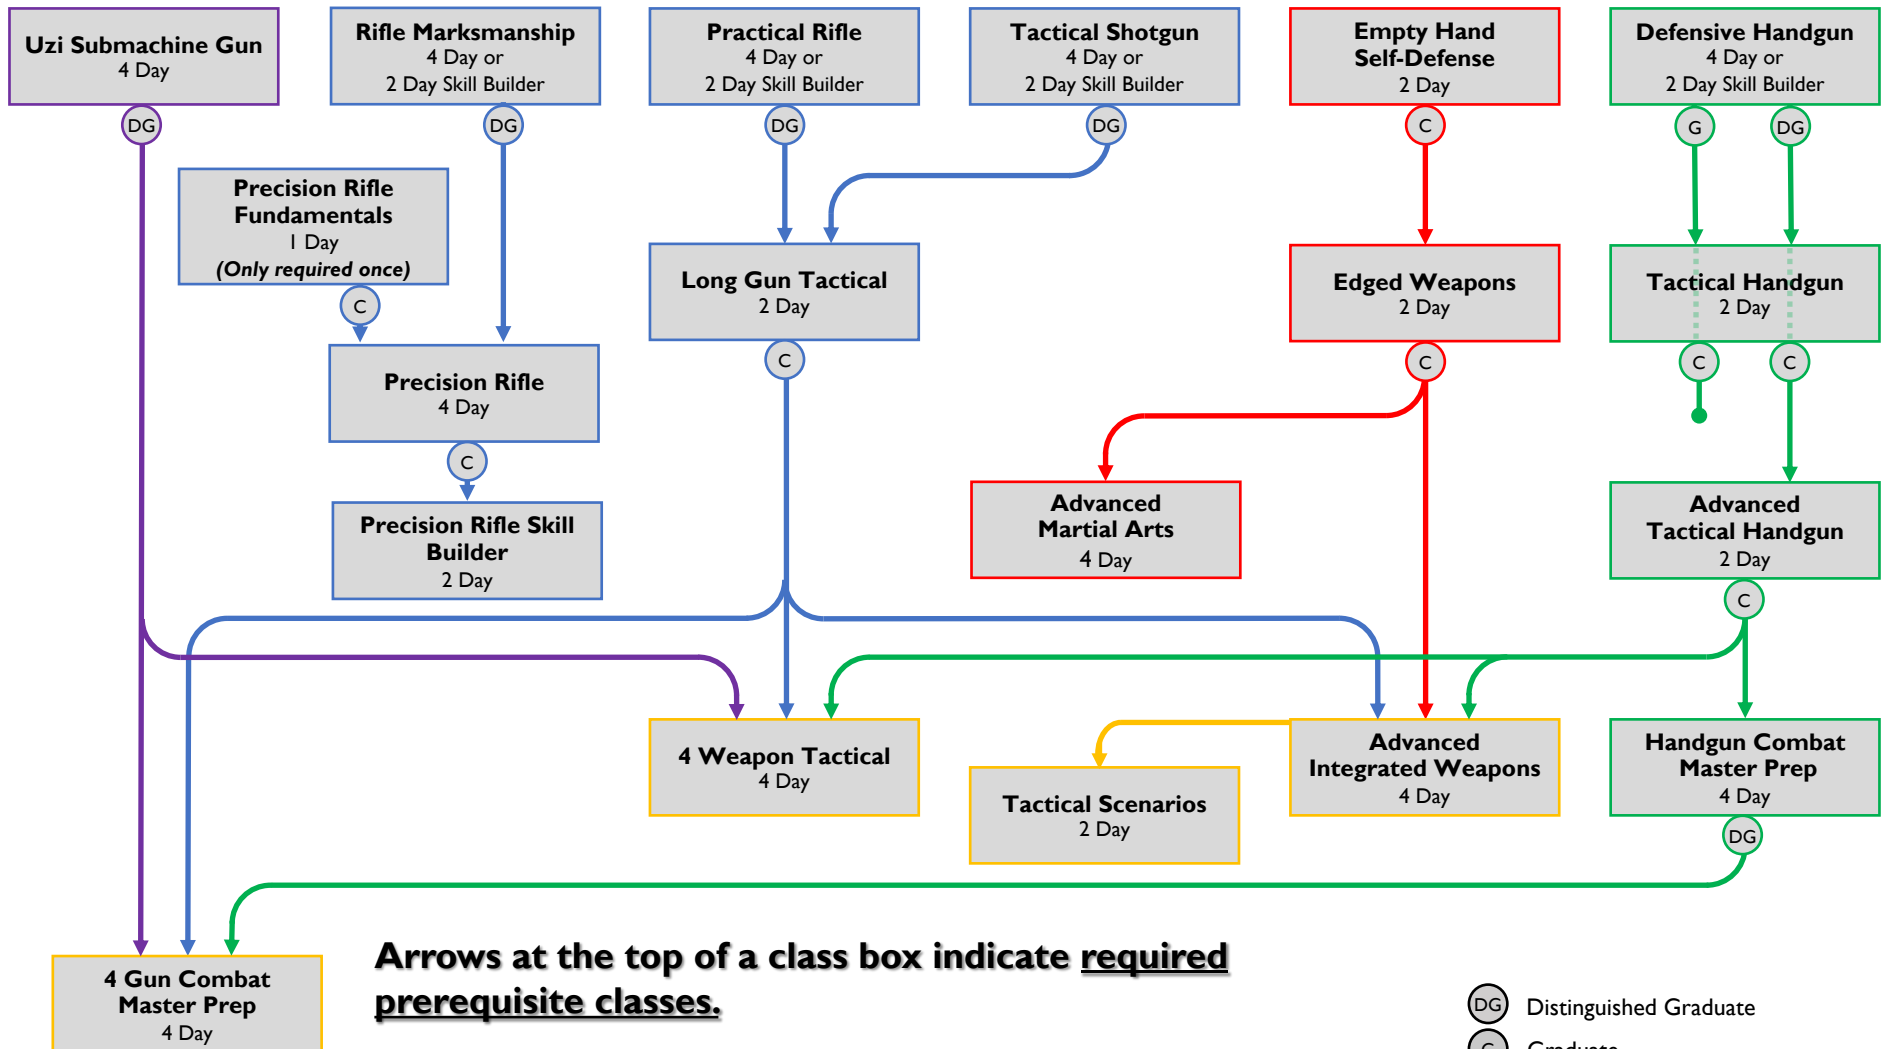

Course Roadmap - 2020

Arrows at the top of a class box indicate required prerequisite classes.

For classes with multiple incoming arrows, all prerequisites must be completed to qualify for the class.

- DG Distinguished Graduate
- G Graduate
- C Completion